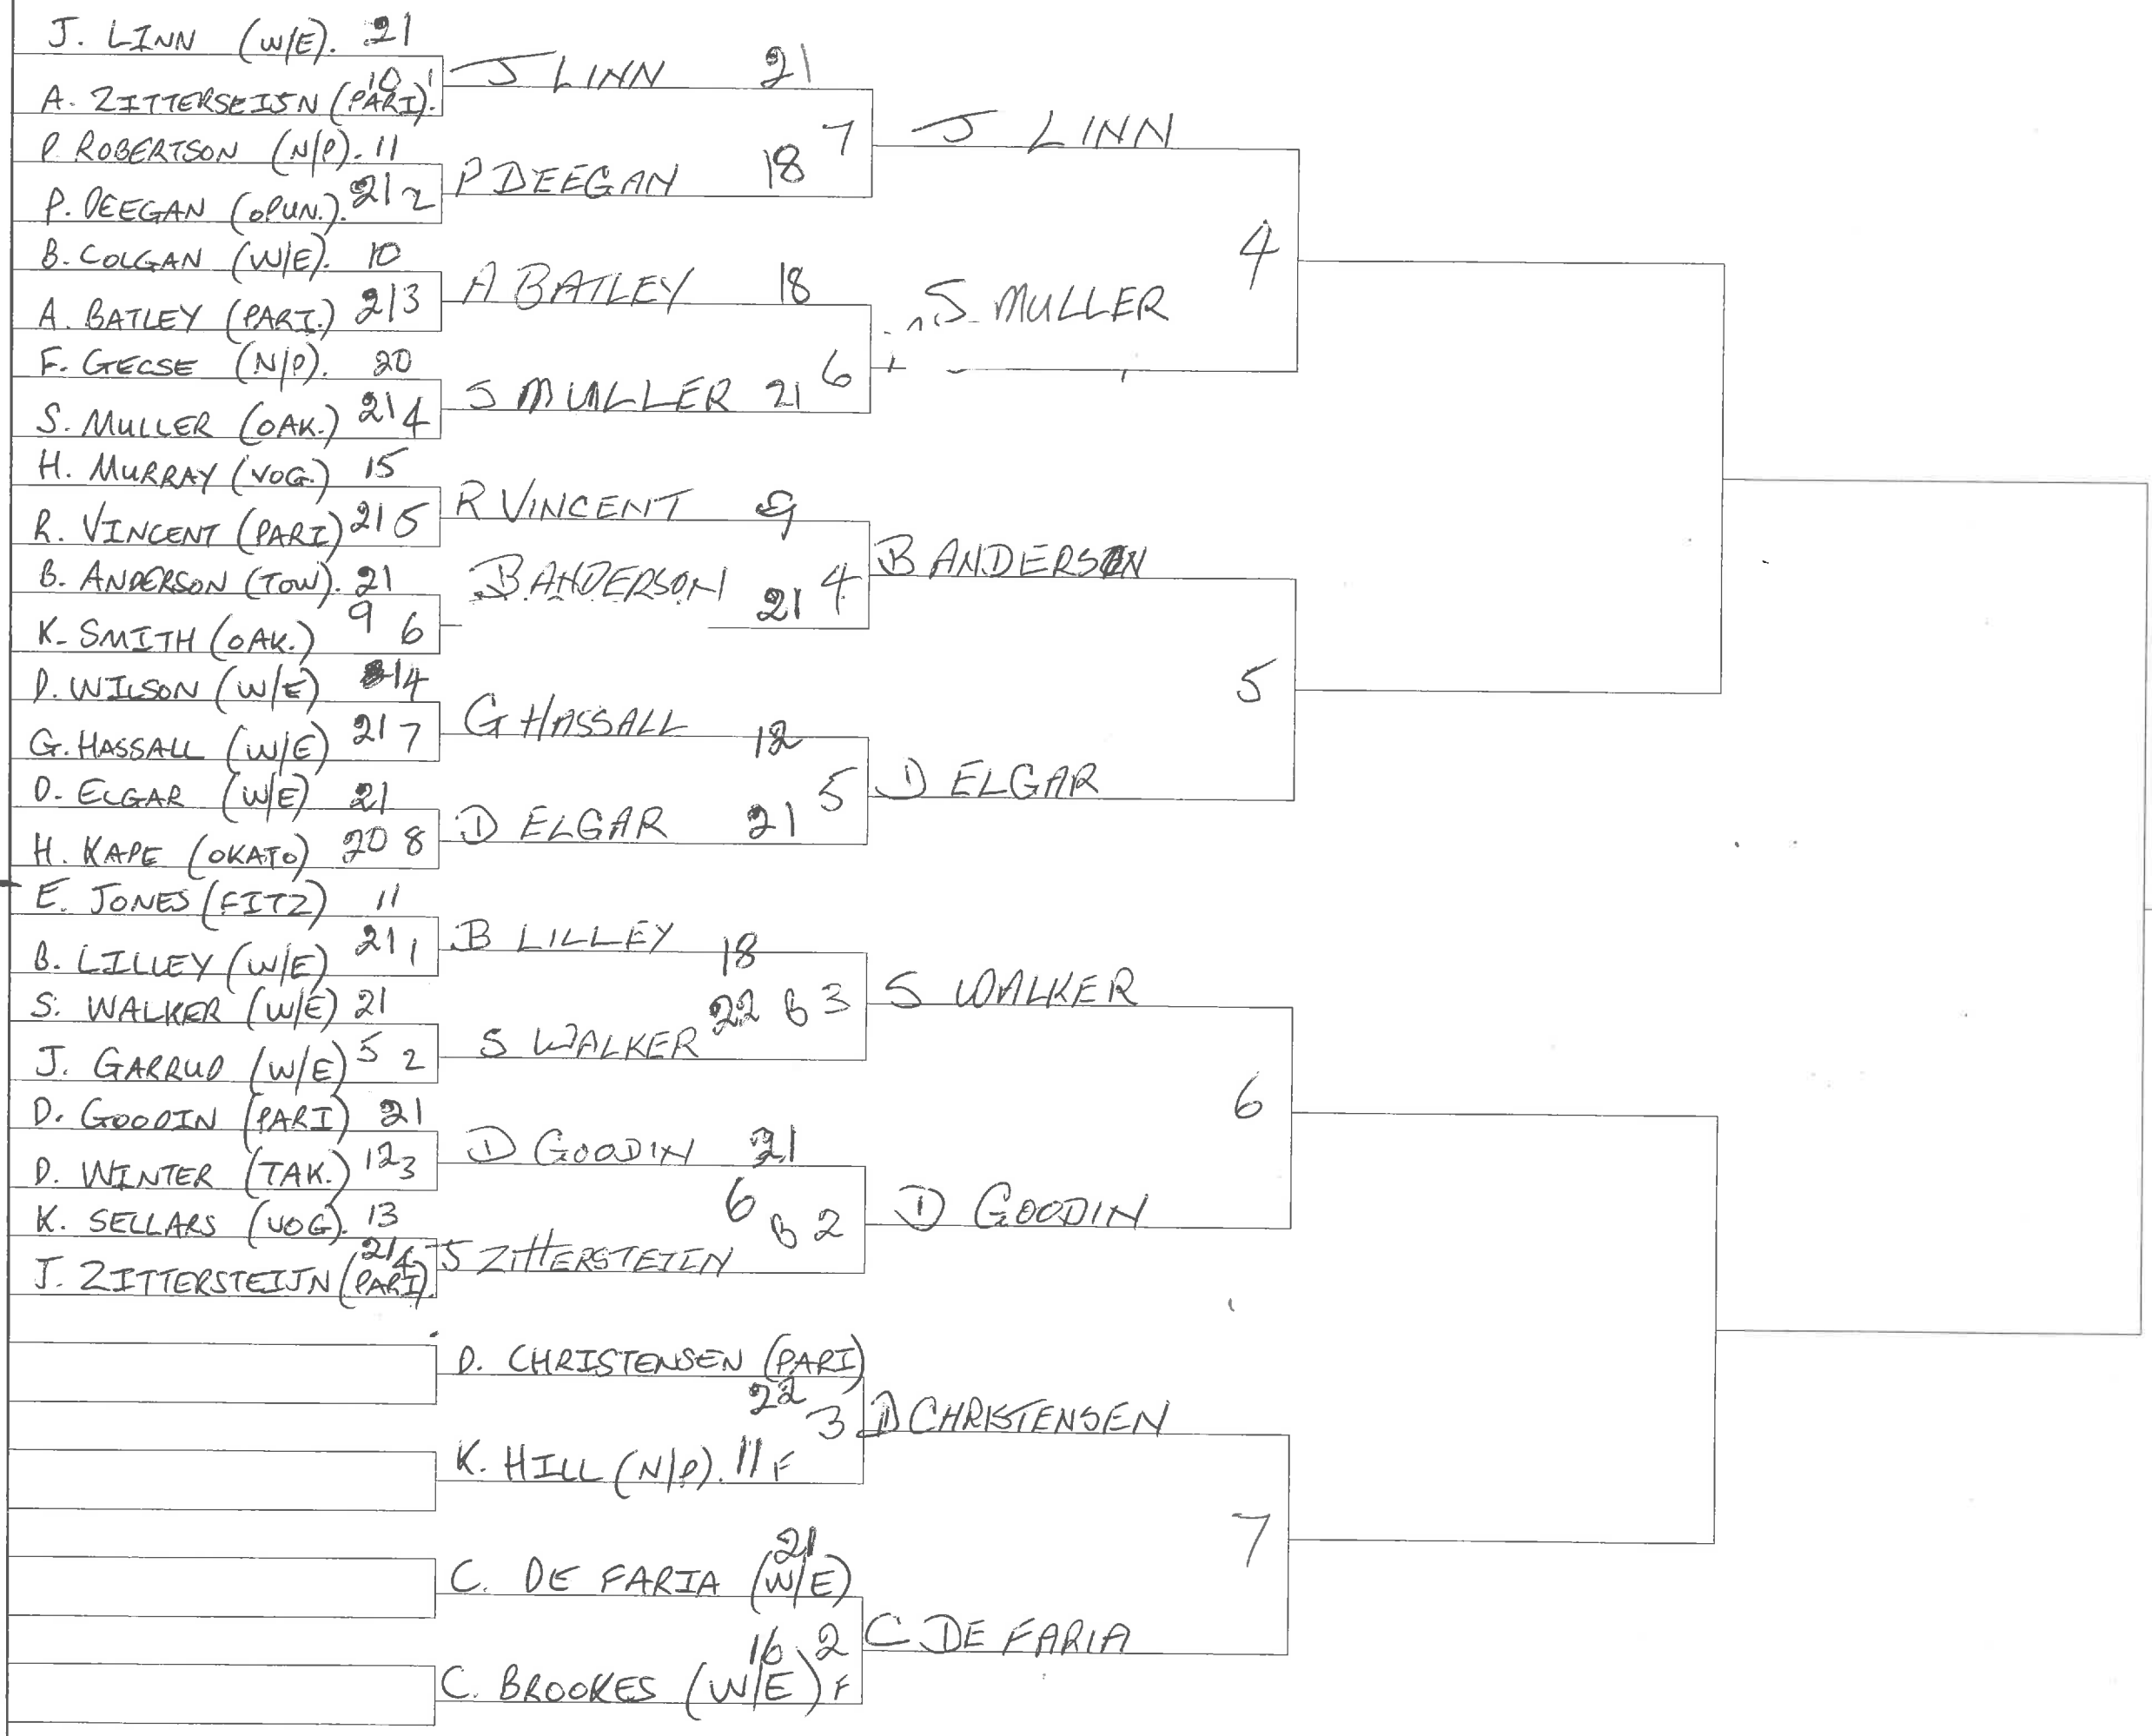

A GREEN

B GREEN

JEAN SANDEL TARANAKI WOMEN'S OPEN SINGLES 2019-20. - POST SECTION

Back green.