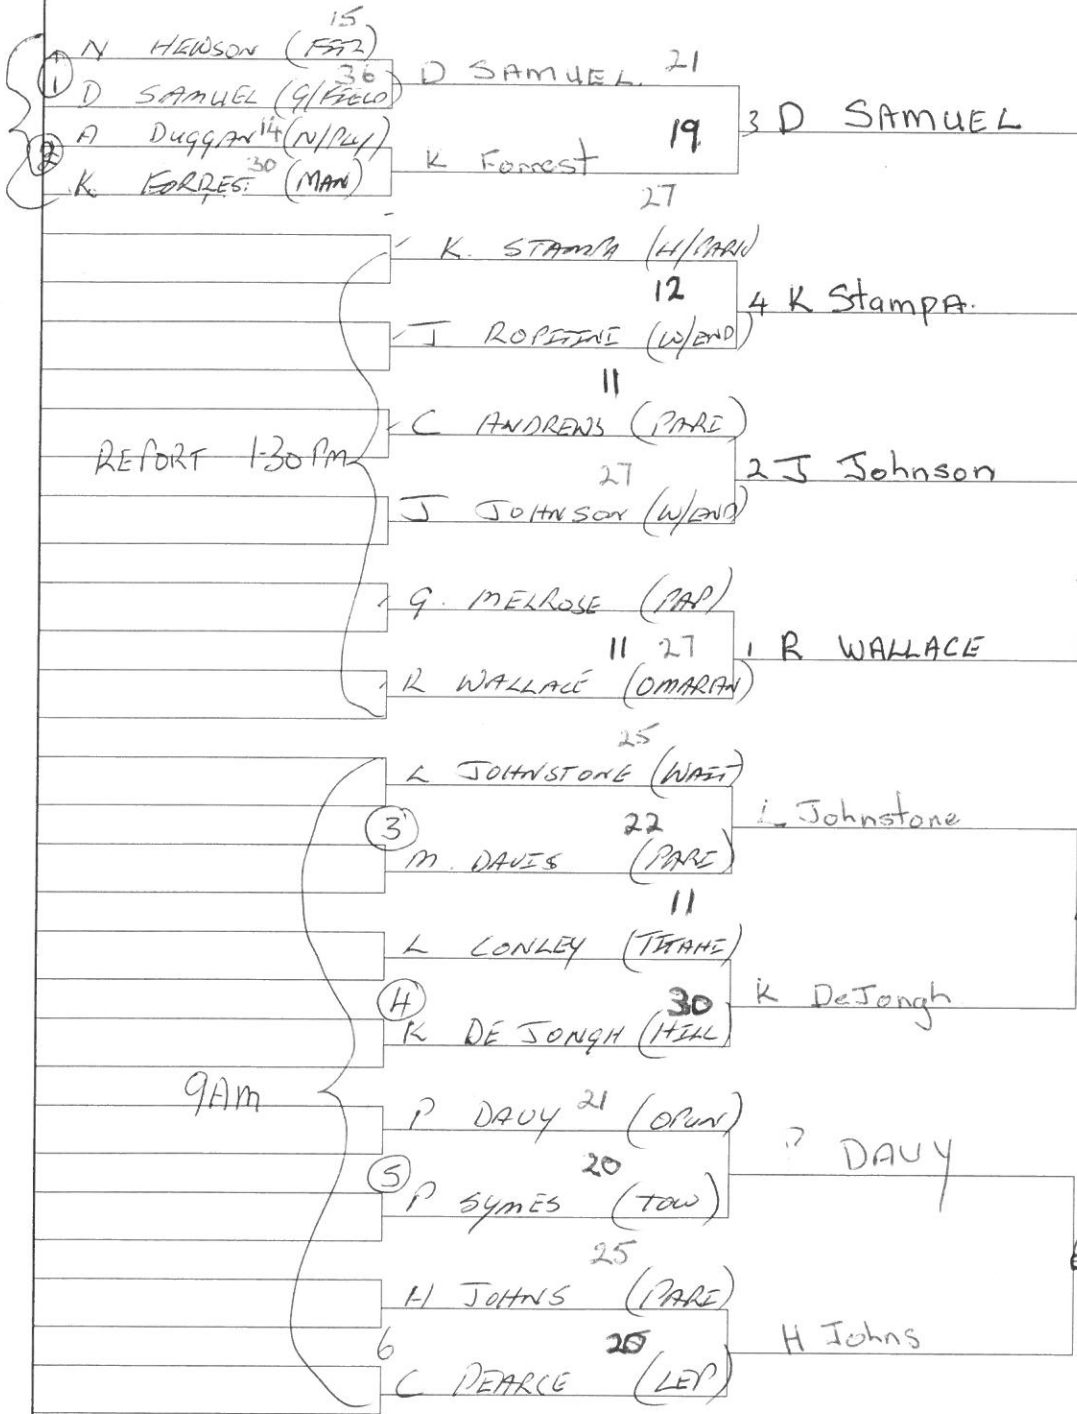

GREEN:

SECTION:

9 AM

REPORT 1:30 PM

9 AM